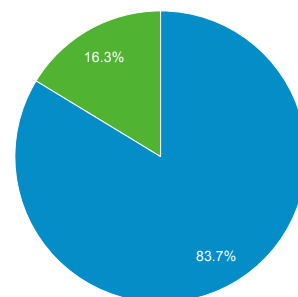

Jan 1, 2019 - Jan 31, 2019

Audience Overview

All Sessions
100.00%

+ Add Segment

Overview

Sessions
2,055,165

Users
536,600

Pageviews
5,833,847

Pages / Session
2.84

Avg. Session Duration
00:03:57

Bounce Rate
59.44%

% New Sessions
16.26%

Returning Visitor (blue) New Visitor (green)

| Language | Sessions | % Sessions |
|-----------|-----------|------------|
| 1. en-us | 1,479,377 | 71.98% |
| 2. en-gb | 151,971 | 7.39% |
| 3. mk-mk | 113,212 | 5.51% |
| 4. en | 46,572 | 2.27% |
| 5. de | 32,580 | 1.59% |
| 6. sr | 25,725 | 1.25% |
| 7. de-de | 24,621 | 1.20% |
| 8. hr-hr | 15,416 | 0.75% |
| 9. it | 13,771 | 0.67% |
| 10. it-it | 12,114 | 0.59% |