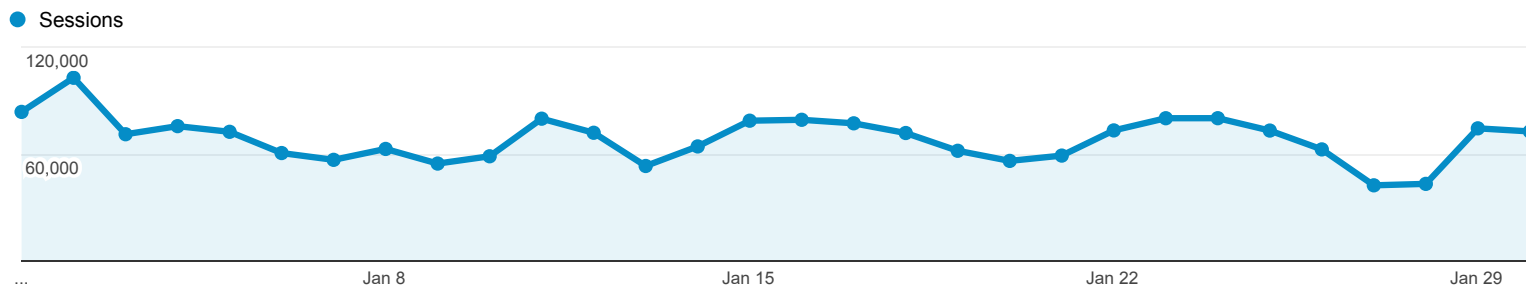

Jan 1, 2019 - Jan 31, 2019

Audience Overview

All Sessions
100.00%

+ Add Segment

Overview

Sessions
2,055,165

Users
536,600

Pageviews
5,833,847

Pages / Session
2.84

Avg. Session Duration
00:03:57

Bounce Rate
59.44%

% New Sessions
16.26%

Returning Visitor (blue) New Visitor (green)

| Language | Sessions | % Sessions |
|-----------|-----------|------------|
| 1. en-us | 1,479,377 | 71.98% |
| 2. en-gb | 151,971 | 7.39% |
| 3. mk-mk | 113,212 | 5.51% |
| 4. en | 46,572 | 2.27% |
| 5. de | 32,580 | 1.59% |
| 6. sr | 25,725 | 1.25% |
| 7. de-de | 24,621 | 1.20% |
| 8. hr-hr | 15,416 | 0.75% |
| 9. it | 13,771 | 0.67% |
| 10. it-it | 12,114 | 0.59% |